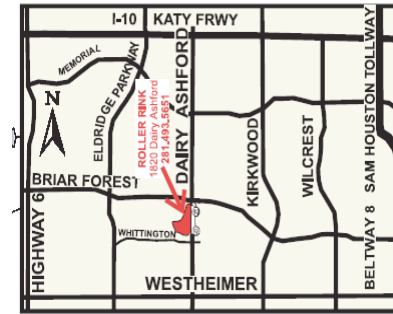

Host your next Event at Dairy Ashford Roller Rink

Birthday Parties
Private Parties
Church Groups
Corporate Parties
Toddler Skate & Play
Scout Skate Day & Party
Team Party
Fundraisers
Graduation Parties

Dairy Ashford Roller Rink
 1820 S. Dairy Ashford
 Houston, Texas 77077
 281-493-5651
www.skatedairyashford.com

Host your next Event at Dairy Ashford Roller Rink

Birthday Parties
Private Parties
Church Groups
Corporate Parties
Toddler Skate & Play
Scout Skate Day & Party
Club or Team Party
Fundraisers
Graduation Parties

Dairy Ashford Roller Rink
 1820 S. Dairy Ashford
 Houston, Texas 77077
 281-493-5651
www.skatedairyashford.com

Host your next Event at Dairy Ashford Roller Rink

Birthday Parties
Private Parties
Church Groups
Corporate Parties
Toddler Skate & Play
Scout Skate Day & Party
Team Party
Fundraisers
Graduation Parties