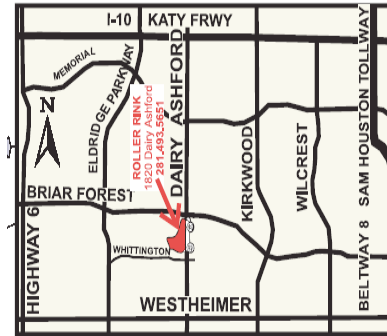

Dairy Ashford Roller Rink
 1820 S. Dairy Ashford
 Houston, Texas 77077
 281-493-5651
www.skatedairyashford.com

Host your next Event at Dairy Ashford Roller Rink

Birthday Parties
Private Parties
Church Groups
Corporate Parties
Toddler Skate & Play
Scout Skate Day & Party
Club or Team Party
Fundraisers
Graduation Parties

Dairy Ashford Roller Rink
 1820 S. Dairy Ashford
 Houston, Texas 77077
 281-493-5651
www.skatedairyashford.com

Host your next Event at Dairy Ashford Roller Rink

Birthday Parties
Private Parties
Church Groups
Corporate Parties
Toddler Skate & Play
Scout Skate Day & Party
Team Party
Fundraisers
Graduation Parties