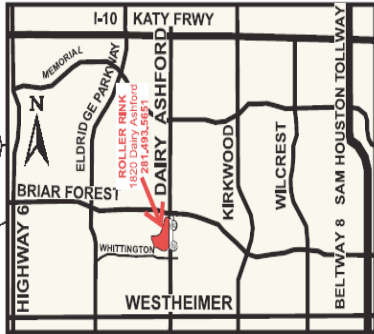

Host your next Event at Dairy Ashford Roller Rink

Birthday Parties
Private Parties
Church Groups
Corporate Parties
Toddler Skate & Play
Scout Skate Day & Party
Team Party
Fundraisers
Graduation Parties

Dairy Ashford Roller Rink
 1820 S. Dairy Ashford
 Houston, Texas 77077
 281-493-5651
www.skatedairyashford.com

Host your next Event at Dairy Ashford Roller Rink

Birthday Parties
Private Parties
Church Groups
Corporate Parties
Toddler Skate & Play
Scout Skate Day & Party
Club or Team Party
Fundraisers
Graduation Parties

Dairy Ashford Roller Rink
 1820 S. Dairy Ashford
 Houston, Texas 77077
 281-493-5651
www.skatedairyashford.com

Host your next Event at Dairy Ashford Roller Rink

Birthday Parties
Private Parties
Church Groups
Corporate Parties
Toddler Skate & Play
Scout Skate Day & Party
Team Party
Fundraisers
Graduation Parties